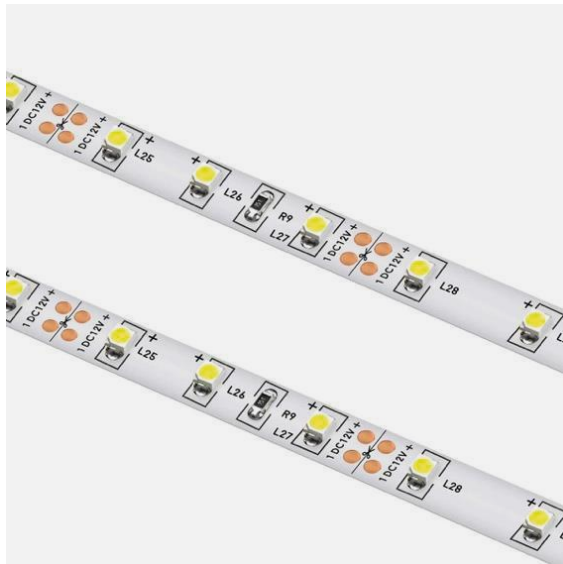

# MIRRORSTONE

### Spectric 4mm Single Colour LED Strip Lights (60 x 2835 SMD, 4.8W, 400 Lumens)

#### Introducing Spectric

The brand new Spectric line of LED strip lights will massively improve your lighting experience. These strip lights bring more vivid lighting, with a greater lumens to energy expenditure ratio than ever before. The life expectancy has been increased, with a whopping 50,000 hours of usage delivering a versatile light every single time.

#### Specifications

<b>Available IP Rating</b>	IP68/IP68 Nano
<b>Brand</b>	Mirrorstone
<b>Chip</b>	2835
<b>LEDs per Metre</b>	60
<b>Lumens</b>	400LM
<b>Power</b>	4.8W
<b>Equivalent Wattage</b>	50W
<b>Input Voltage</b>	12v DC
<b>Width (mm)</b>	4
<b>Length(mm)</b>	1000
<b>Height (mm)</b>	2
<b>Life Hours</b>	50,000
<b>Beam Angle</b>	120°
<b>Dimmable</b>	Dimmable
<b>Available Colours</b>	Warm White (3000K) , Cool White (6000K), Red, Green, Blue
<b>Certification</b>	CE, RoHS
<b>Warranty</b>	5 Years*