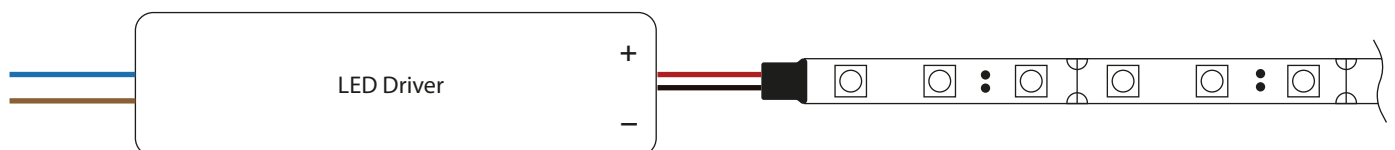

### Spectric 4mm Single Colour LED Strip Lights (60 x 2835 SMD, 4.8W, 400 Lumens)

#### Specifications

<b>Available IP Rating</b>	IP68/IP68 Nano
<b>Brand</b>	Mirrorstone
<b>Chip</b>	2835
<b>LEDs per Metre</b>	60
<b>Lumens</b>	400LM
<b>Power</b>	4.8W
<b>Equivalent Wattage</b>	50W
<b>Input Voltage</b>	12v DC
<b>Width (mm)</b>	4
<b>Length(mm)</b>	1000
<b>Height (mm)</b>	2
<b>Life Hours</b>	50,000
<b>Beam Angle</b>	120°
<b>Dimmable</b>	Dimmable
<b>Available Colours</b>	Warm White (3000K) , Cool White (6000K), Red, Green, Blue
<b>Certification</b>	CE, RoHS
<b>Warranty</b>	5 Years*