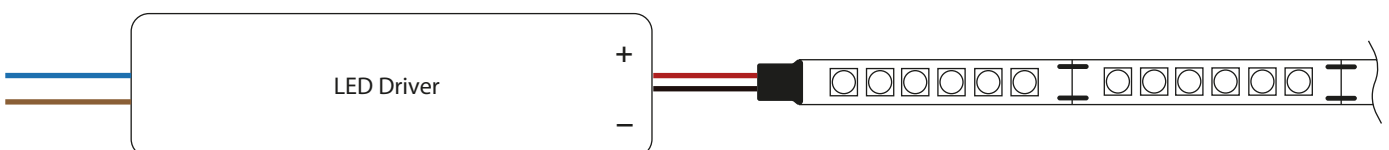

MIRRORSTONE

Data Sheet

Spectric Single Colour LED Strip Lights (120 x 3528 SMD, 9.6W, 800 lumens)

Introducing Spectric

The brand new Spectric line of LED strip lights will massively improve your lighting experience. These strip lights bring more vivid lighting, with a greater lumens to energy expenditure ratio than ever before. The life expectancy has been increased, with a whopping 50,000 hours of usage delivering a versatile light every single time.

Wiring Example

Specifications

Available IP Rating	IP20/IP65/IP67/IP68 Nano
Brand	Mirrorstone
Chip	3528
LEDs per Metre	120
Lumens	800LM
Power	9.6W
Equivalent Wattage	70W
Input Voltage	12v DC
Width (mm)	8
Length(mm)	1000
Height (mm)	2
Life Hours	50,000
Beam Angle	120°
Dimmable	Dimmable
Colour	Warm White (3000K), Cool White(6000K), Red, Green, Blue, Purple
Certification	CE, RoHS
Warranty	5 Years*