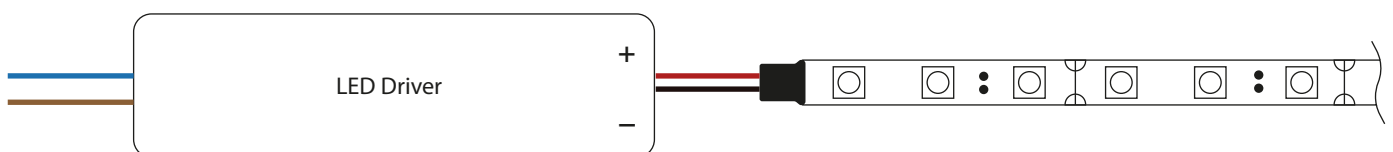

MIRRORSTONE

Data Sheet

Spectric Single Colour LED Strip Lights (30 x 5050 SMD, 7.2W, 510 Lumens)

Introducing Spectric

The brand new Spectric line of LED strip lights will massively improve your lighting experience. These strip lights bring more vivid lighting, with a greater lumens to energy expenditure ratio than ever before. The life expectancy has been increased, with a whopping 50,000 hours of usage delivering a versatile light every single time.

Wiring Example

Specifications

Available IP Rating	IP20/IP65/IP67/IP68 Nano
Brand	Mirrorstone
Chip	5050
LEDs per Metre	30
Lumens	510LM
Power	7.2W
Equivalent Wattage	60W
Input Voltage	12v DC
Width (mm)	10
Length(mm)	1000
Height (mm)	2
Life Hours	50,000
Beam Angle	120°
Dimmable	Dimmable
Available Colours	Warm White (2700K), Warm White (3000K), Cool White (6000K), Red, Green, Blue, Purple, Orange
Certification	CE, RoHS
Warranty	5 Years*