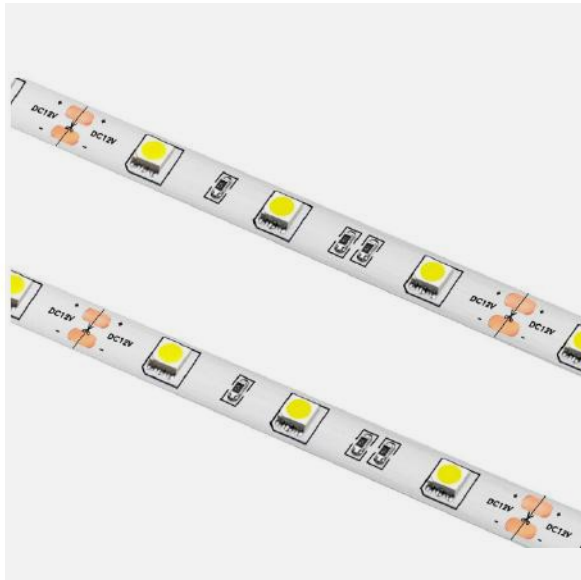

MIRRORSTONE

Data Sheet

Spectric Single Colour LED Strip Lights (30 x 5050 SMD, 7.2W, 510 Lumens)

Introducing Spectric

The brand new Spectric line of LED strip lights will massively improve your lighting experience. These strip lights bring more vivid lighting, with a greater lumens to energy expenditure ratio than ever before. The life expectancy has been increased, with a whopping 50,000 hours of usage delivering a versatile light every single time.

Wiring Example

Specifications

Available IP Rating	IP20/IP65/IP67/IP68 Nano
Brand	Mirrorstone
Chip	5050
LEDs per Metre	30
Lumens	510LM
Power	7.2W
Equivalent Wattage	60W
Input Voltage	12v DC
Width (mm)	10
Length(mm)	1000
Height (mm)	2
Life Hours	50,000
Beam Angle	120°
Dimmable	Dimmable
Available Colours	Warm White (2700K), Warm White (3000K), Cool White (6000K), Red, Green, Blue, Purple, Orange
Certification	CE, RoHS
Warranty	5 Years*